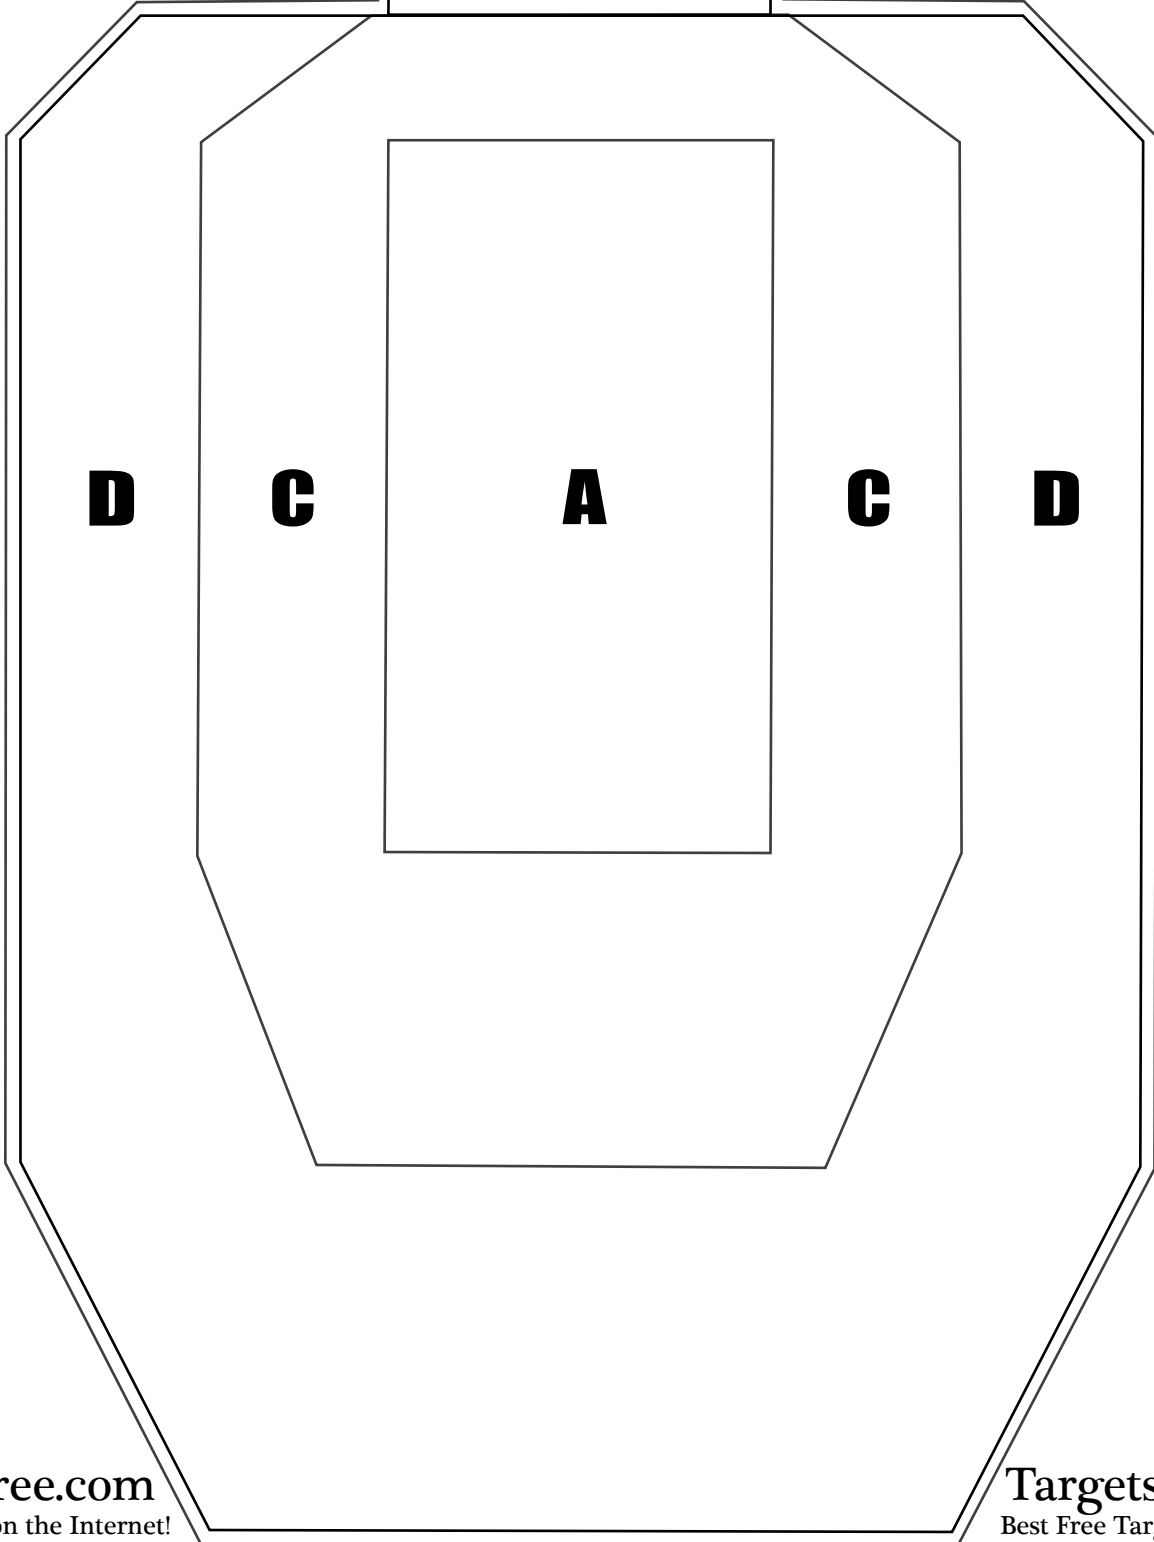

For reference:

Actual-size quarter equals .955 inches in diameter (2.43cm).

B

Shooter: _____

Gun: _____

Groups _____

Load Data: _____

D

C

A

C

D