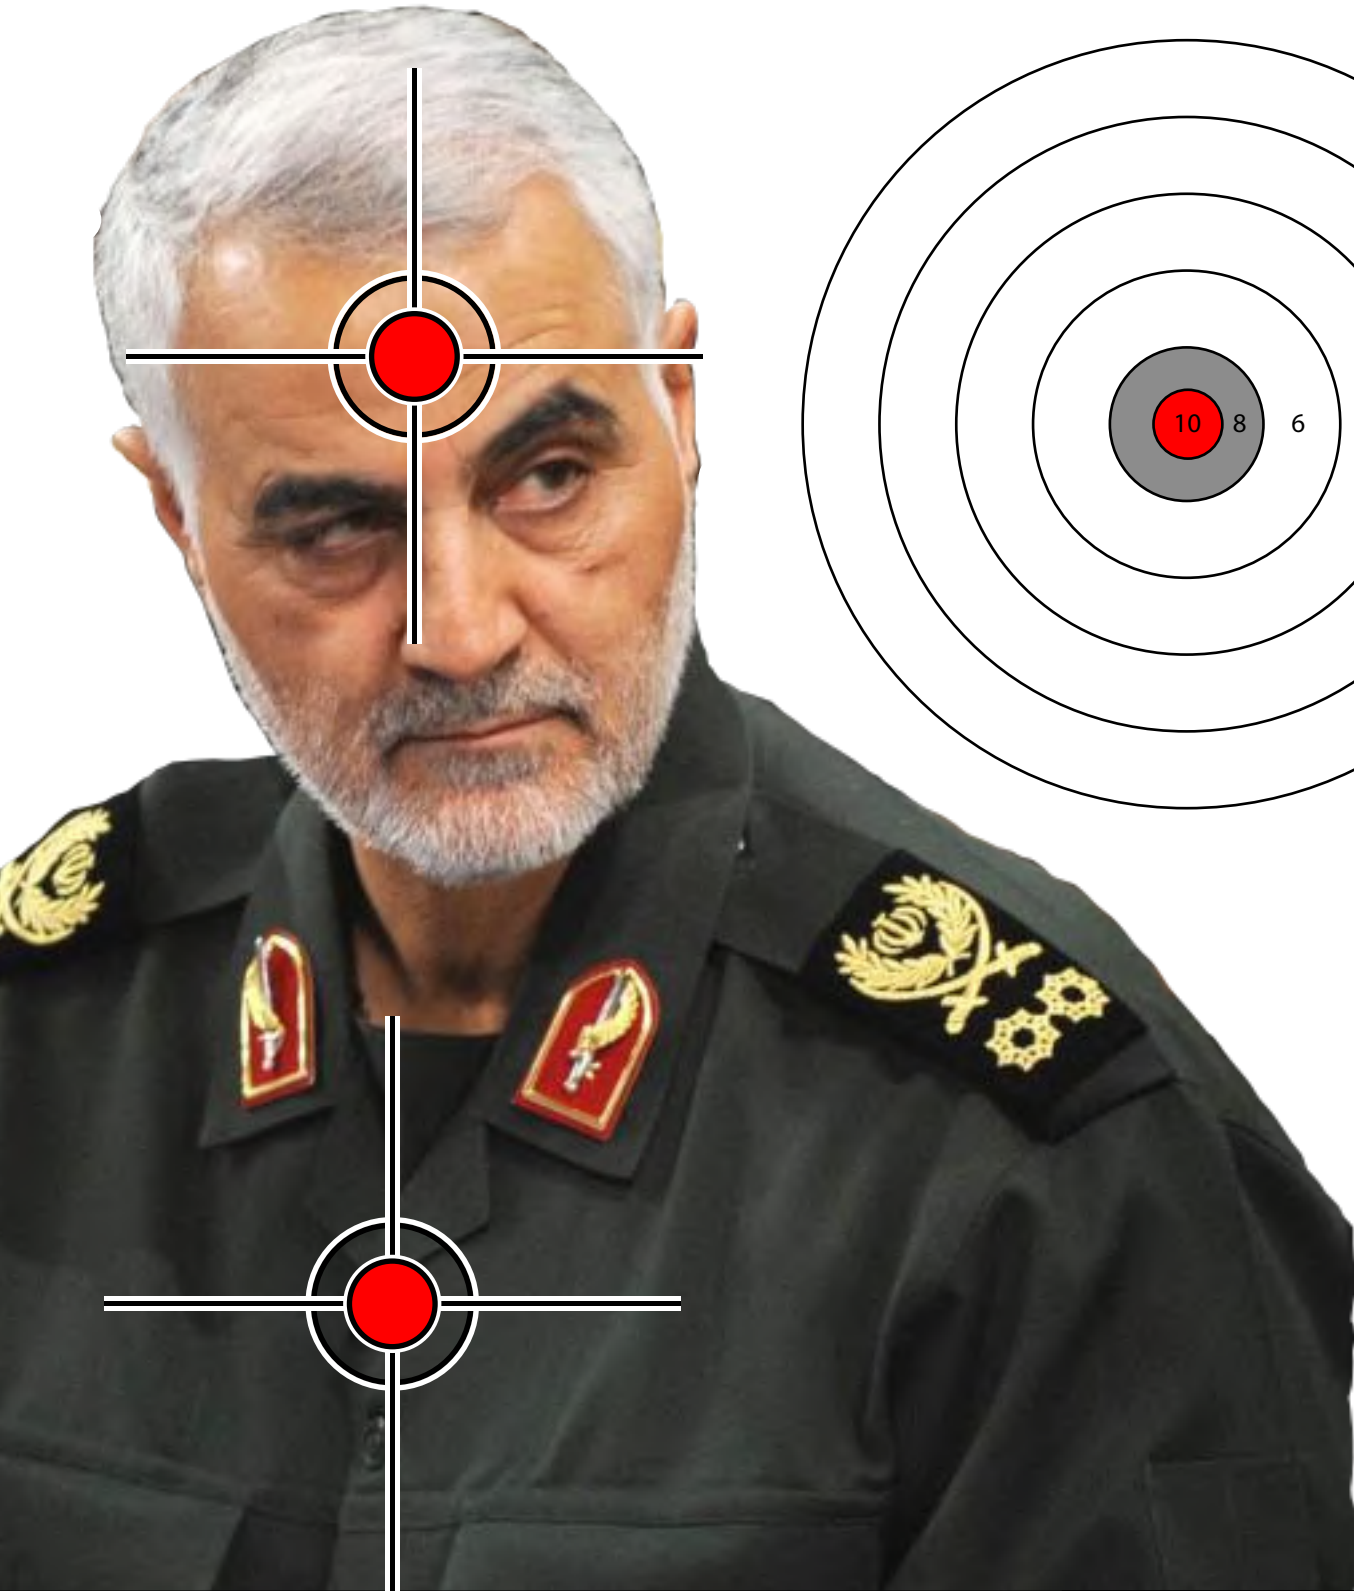

Qasem Soleimani Shooting Target

For reference:

Actual-size quarter equals .955 inches in diameter(2.43cm).

Shooter: _____

Gun: _____

Groups: _____

Load Data: _____
