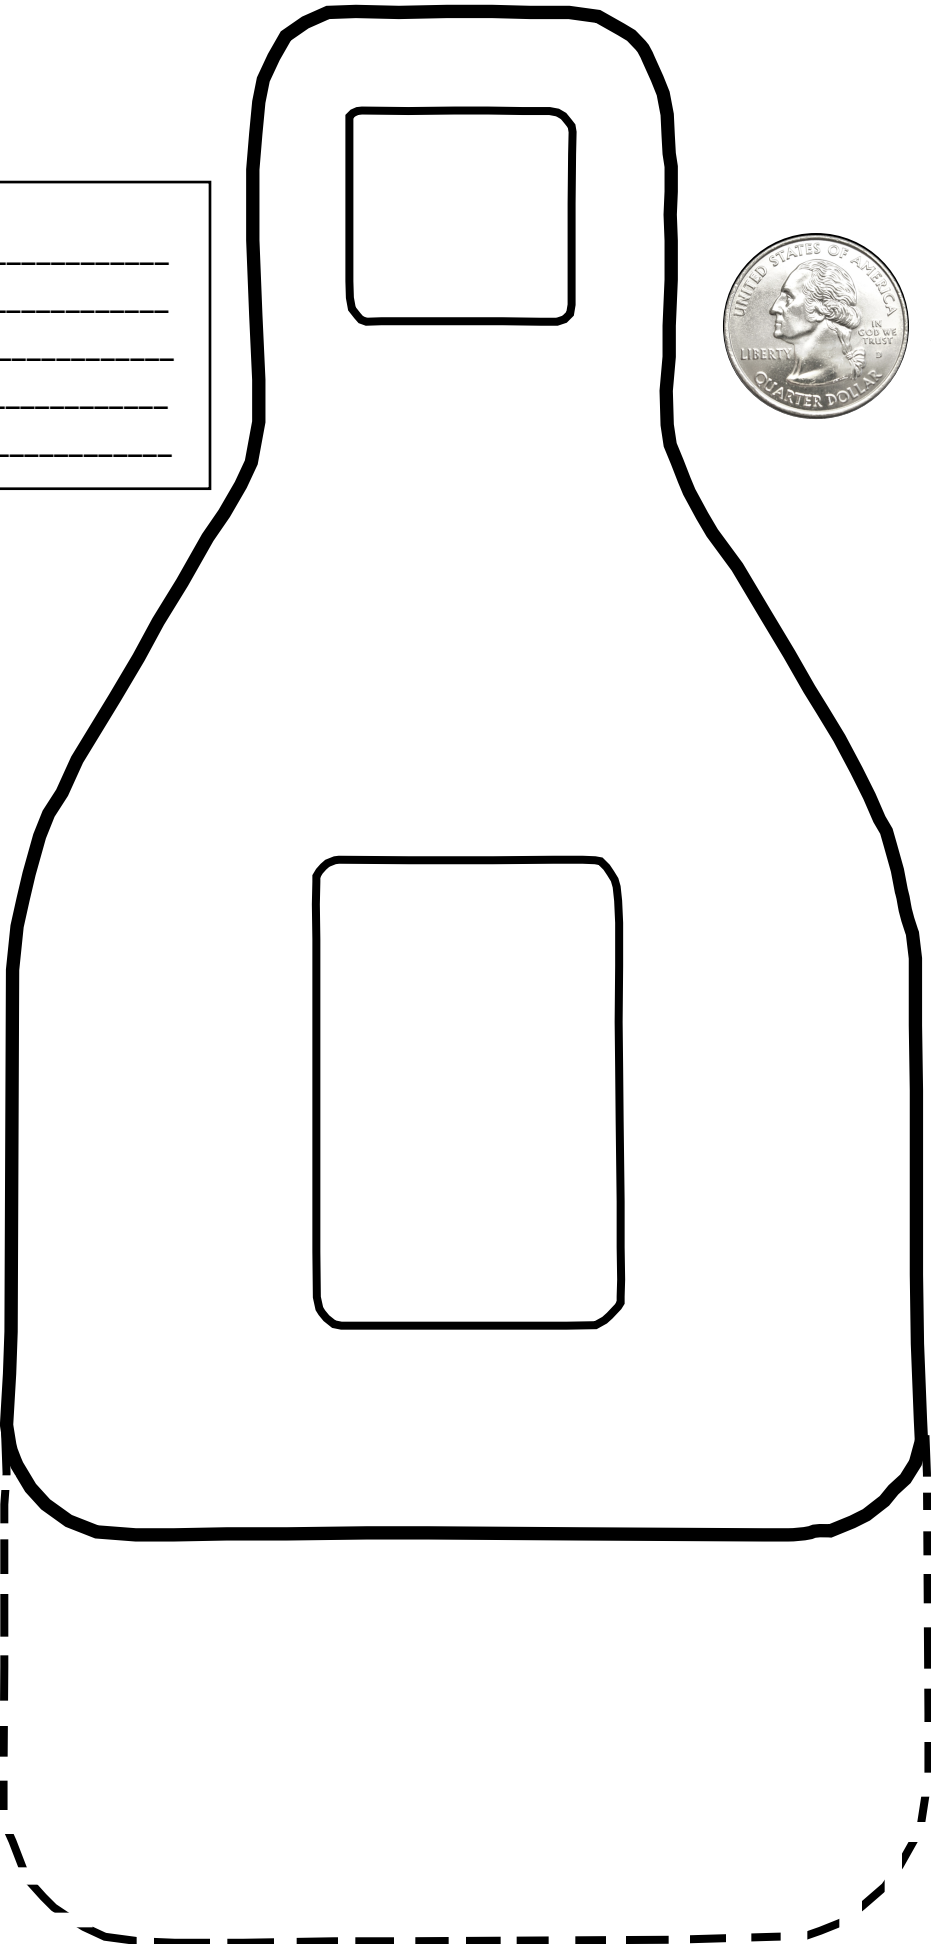

Shooter: _____
Gun: _____
Score: _____
Load Data: _____

For reference:
Actual-size quarter
equals .955 inches
in diameter (2.43cm).