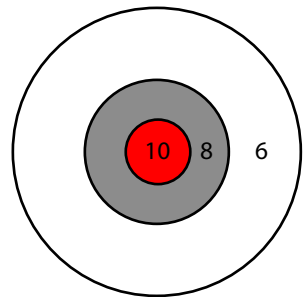

Zombie Shooting Target (Version 2)

For reference:
Actual-size quarter equals .955 inches in diameter (2.43cm).

Shooter: _____
Gun: _____
Groups: _____
Load Data: _____
