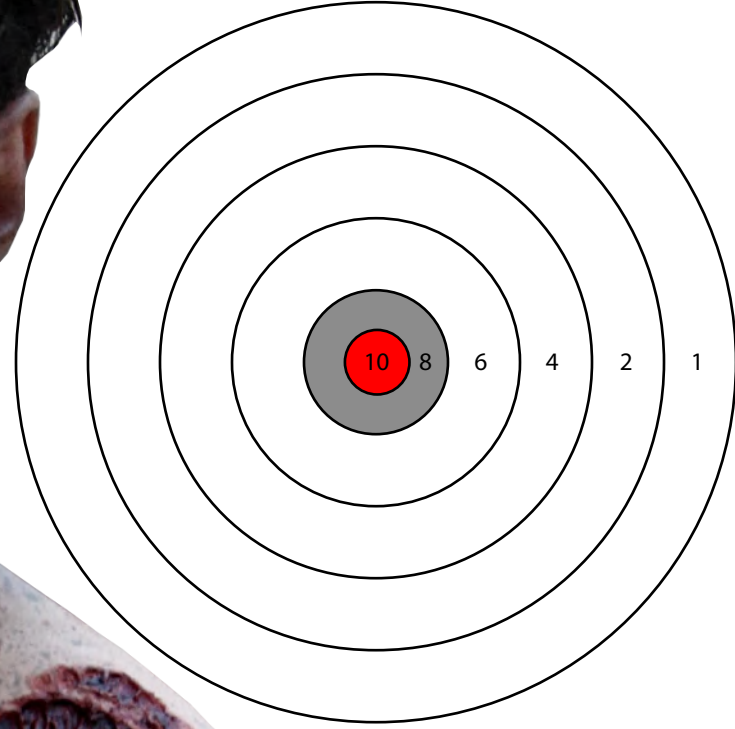

Zombie Shooting Target (Version 2)

For reference:
Actual-size quarter equals .955 inches in diameter (2.43cm).

Shooter: _____
Gun: _____
Groups: _____
Load Data: _____
