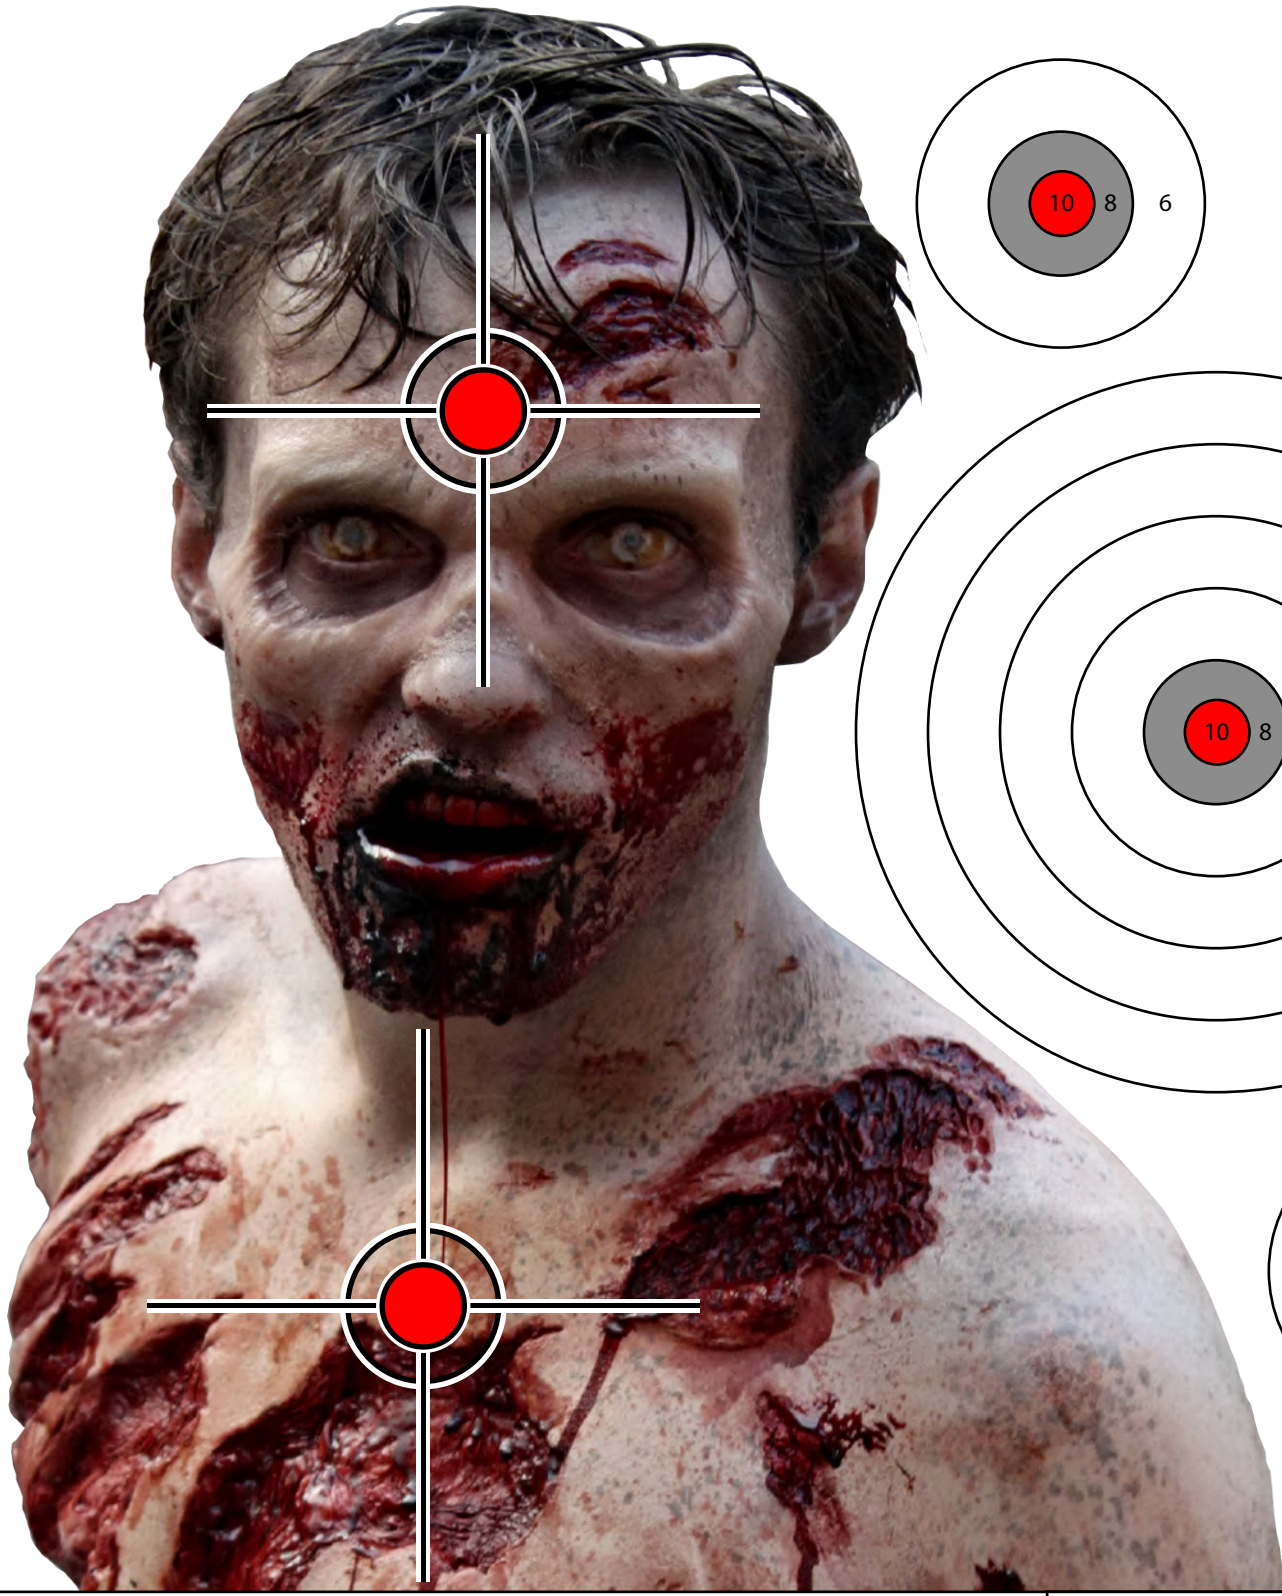

Zombie Shooting Target (Version 2)

For reference:
Actual-size quarter equals .955 inches in diameter (2.43cm).

Shooter: _____
Gun: _____
Groups: _____
Load Data: _____
