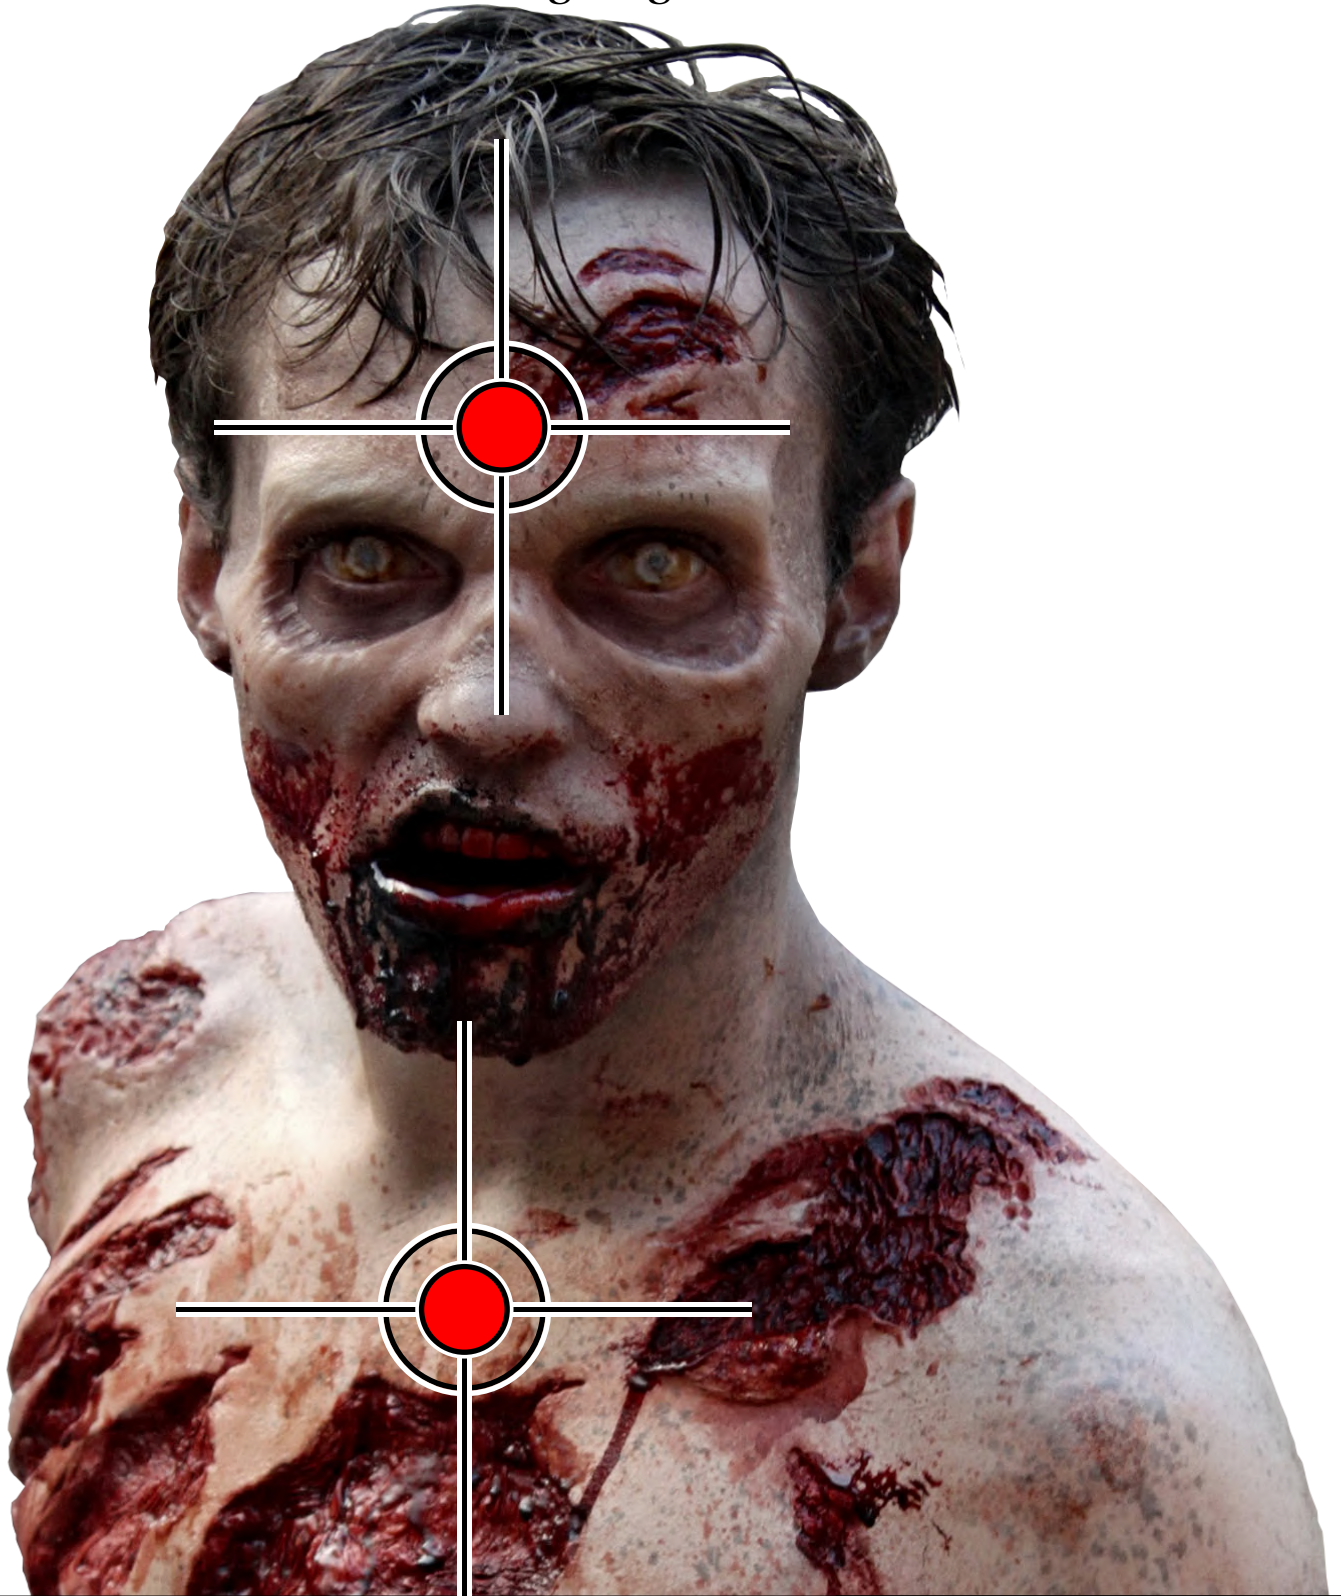

## Zombie Shooting Target (Version 1)

For reference:

Actual-size quarter equals .955 inches in diameter (2.43cm).

Shooter: \_\_\_\_\_

Gun: \_\_\_\_\_

Groups \_\_\_\_\_

Load Data: \_\_\_\_\_

\_\_\_\_\_