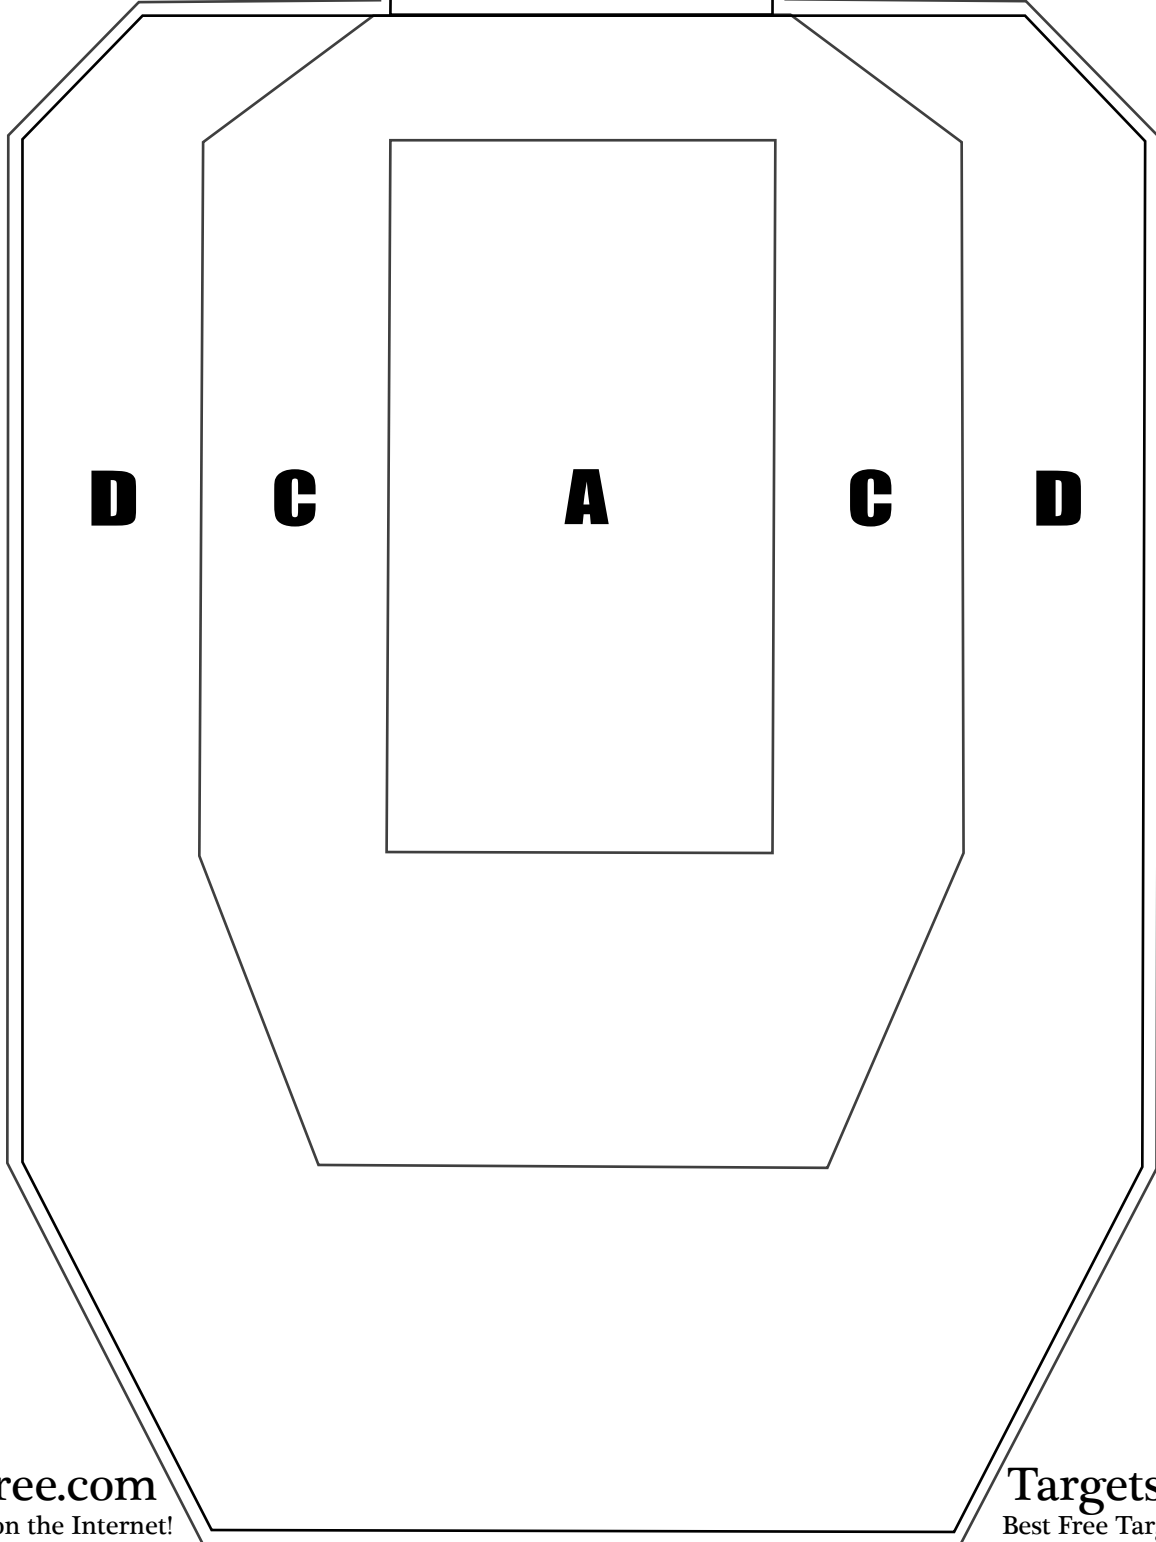

For reference:

Actual-size quarter
equals .955 inches
in diameter (2.43cm).

B

Shooter: _____

Gun: _____

Groups _____

Load Data: _____

D

C

A

C

D