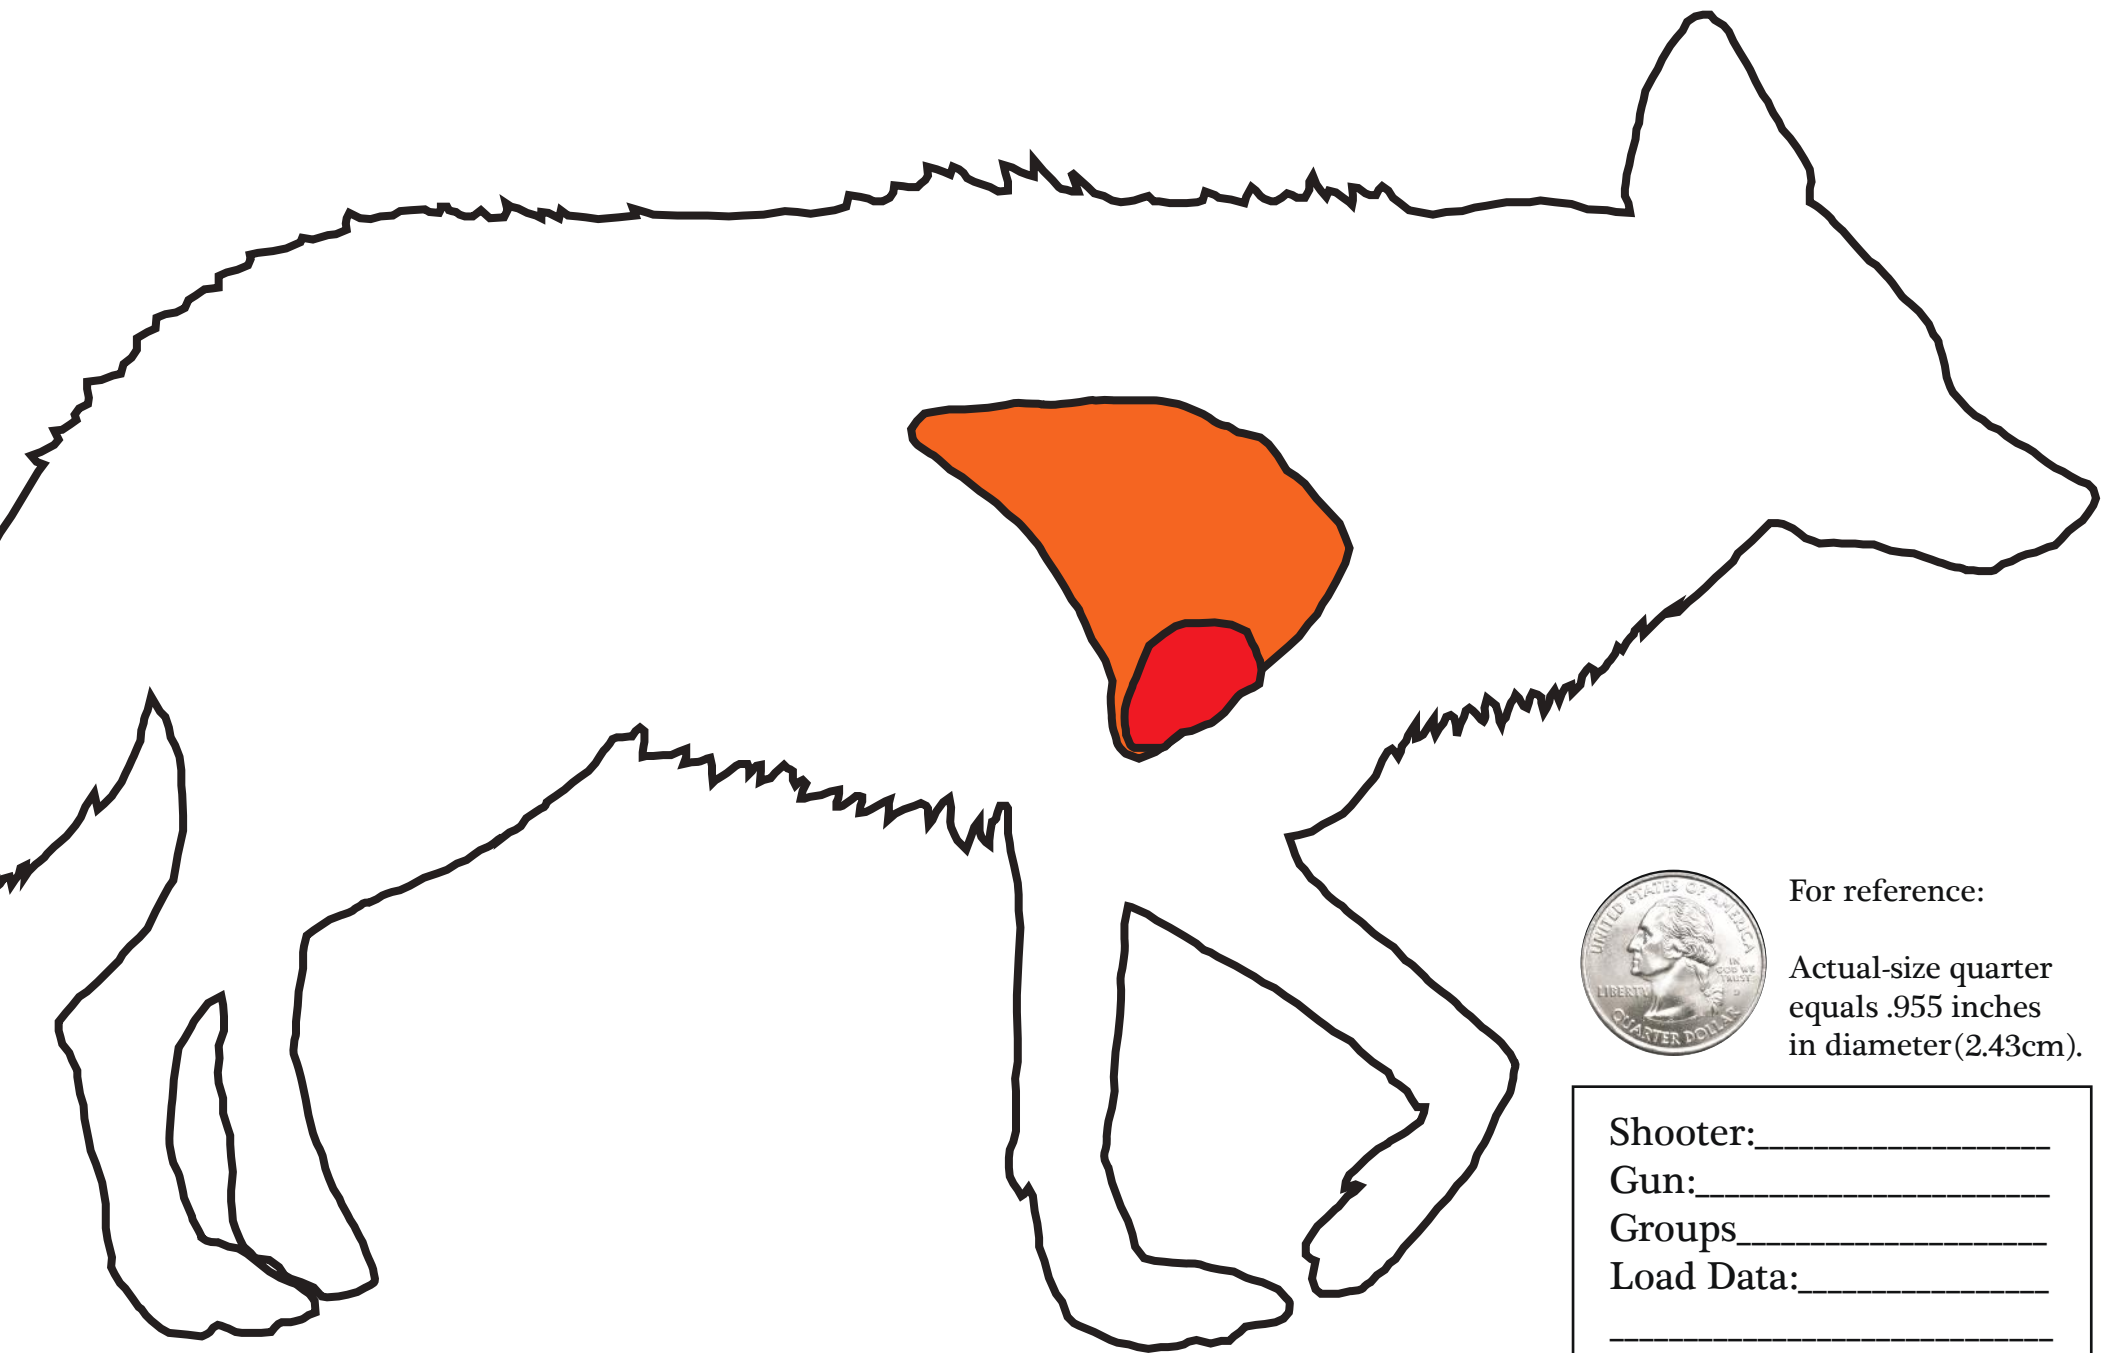

Coyote Target: Black Silhouette  
For fun on the range, or practice for hunting!  
Go for the heart for the best shot!

For reference:

Actual-size quarter  
equals .955 inches  
in diameter (2.43cm).

Shooter: \_\_\_\_\_