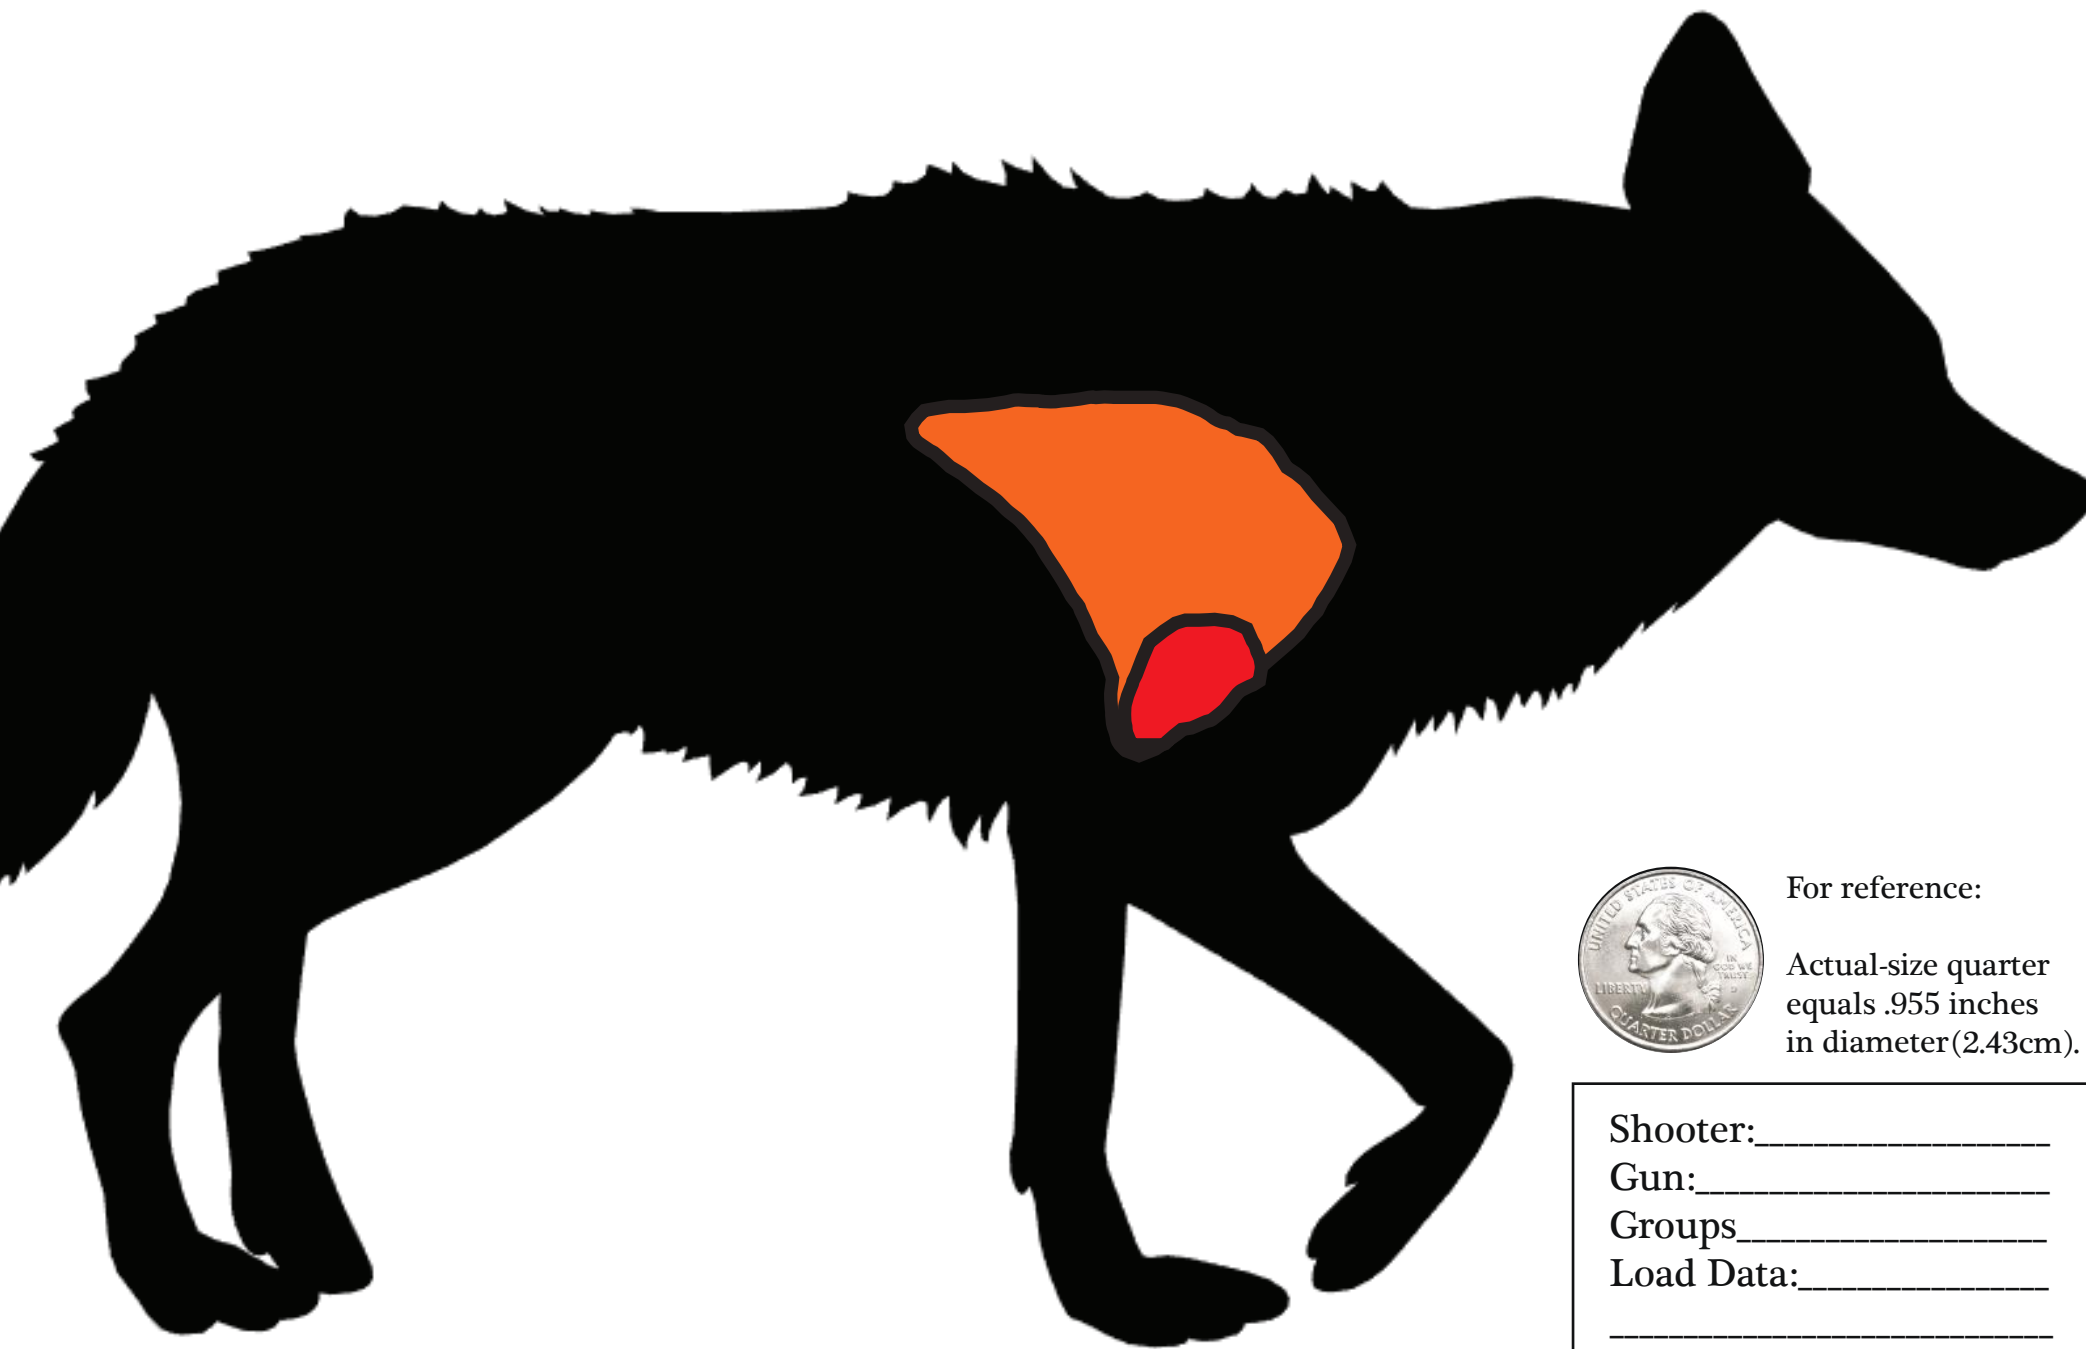

Coyote Target: Black Silhouette  
For fun on the range, or practice for hunting!  
Go for the heart for the best shot!

For reference:

Actual-size quarter  
equals .955 inches  
in diameter (2.43cm).

Shooter: \_\_\_\_\_