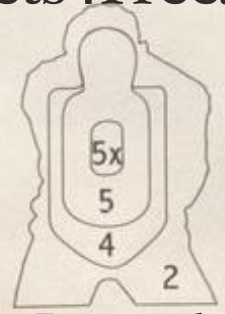

U.S. Immigration
And Customs
Enforcement

ICE-QT

Targets4Free.com

For reference:

Actual-size quarter
equals .955 inches
in diameter.(2.43cm)

Best Free Targets on the Internet!

Targets4Free.com