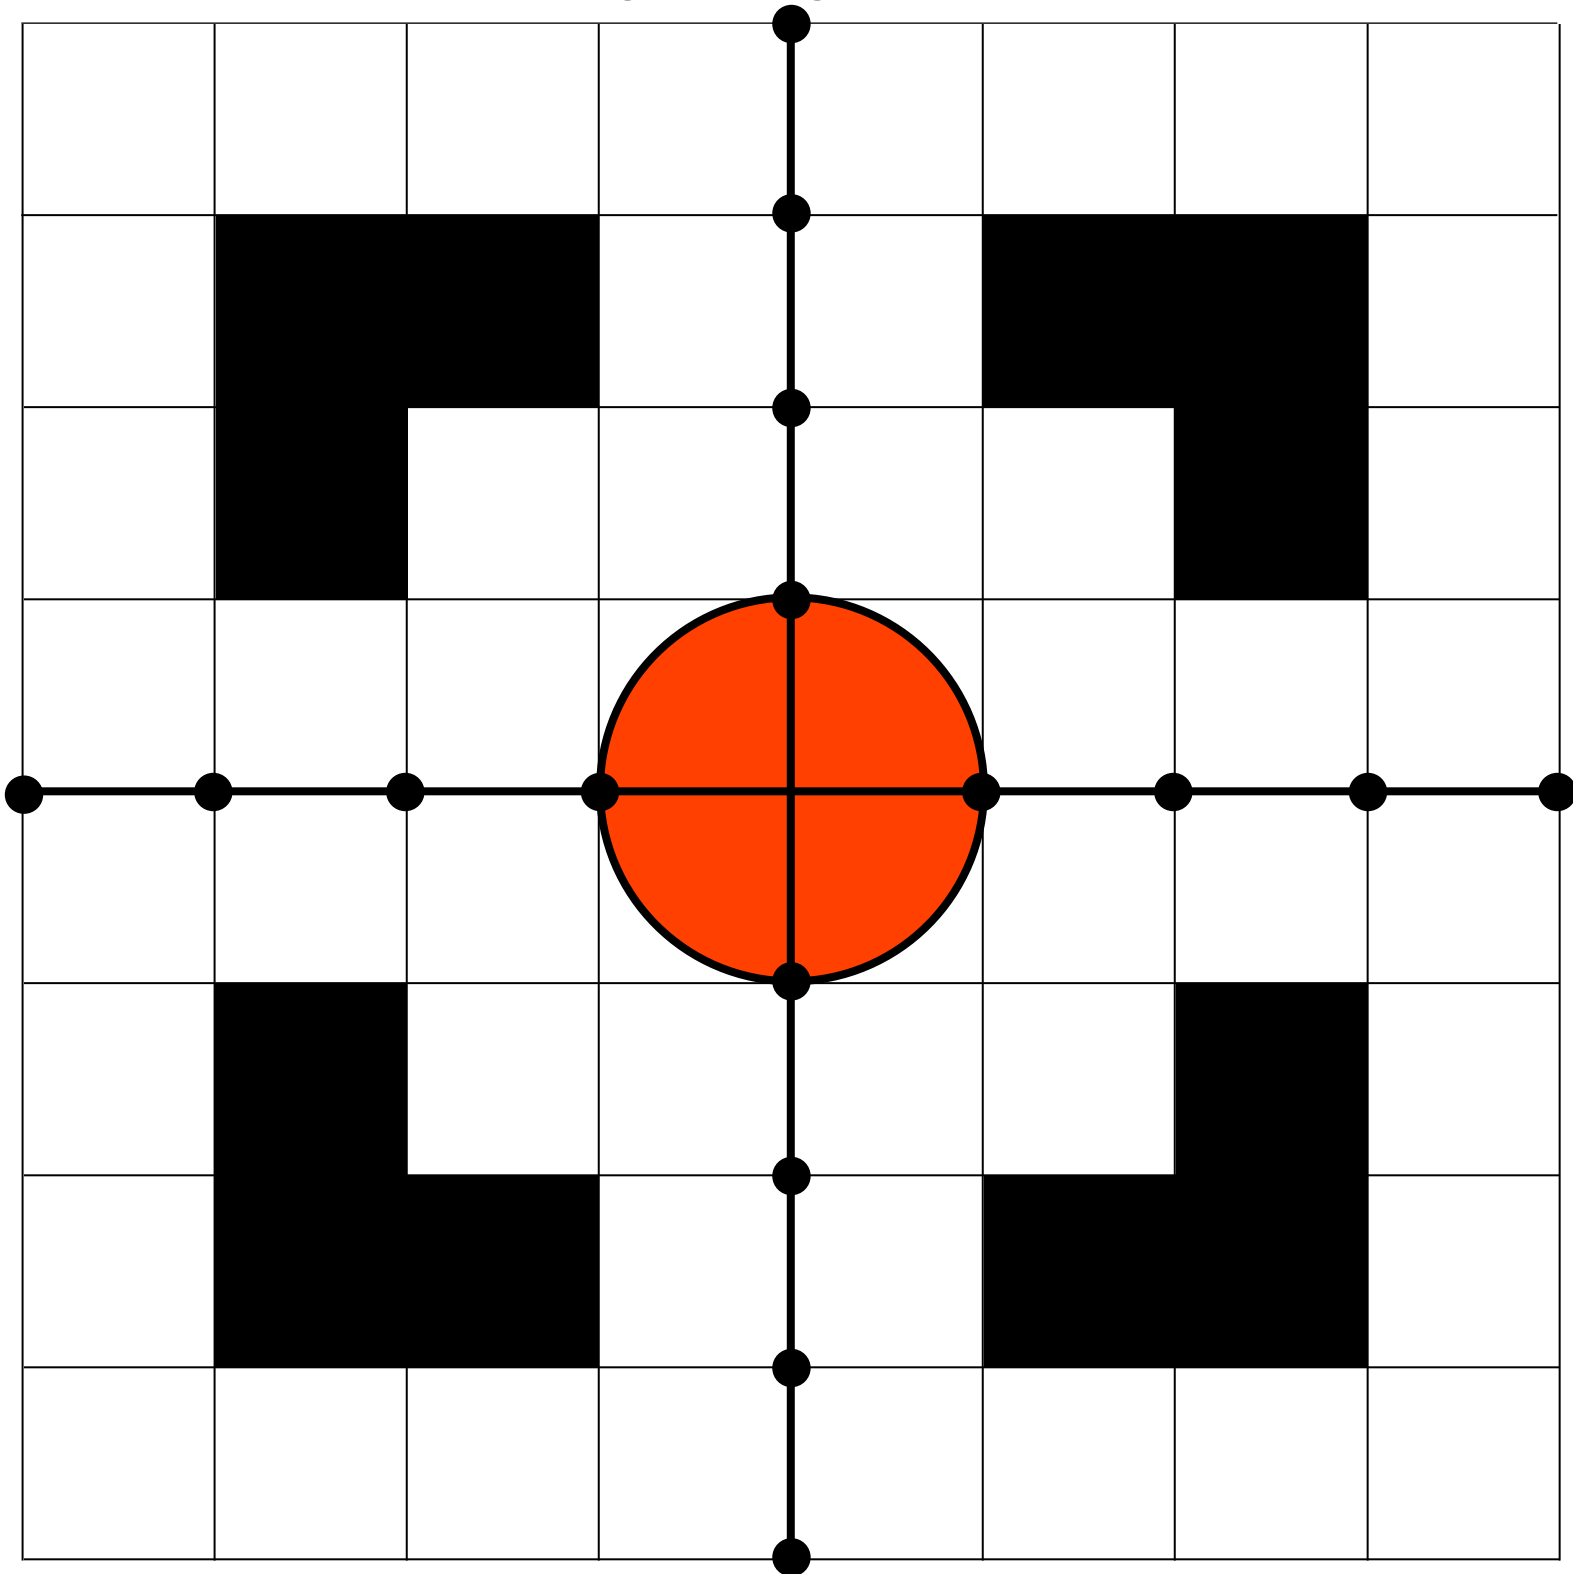

Circle Sight-In Target w/ 1-Inch Grid

For reference:

Actual-size quarter equals .955 inches in diameter. (2.43cm)

Shooter: _____

Gun: _____

Score: _____

Load Data: _____
